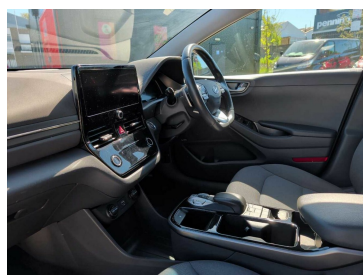

2020(20) Hyundai IONIQ Electric SUV E (136ps) Premium 39kWh

£8,995

Overview

Mileage	Fuel Type	Engine Size	Bodystyle	Transmission	Exterior Colour
40,358 miles	Electric	N/A	Hatchback	Automatic	Blue
Previous Owners	Registration				
N/A	FY20VDA				