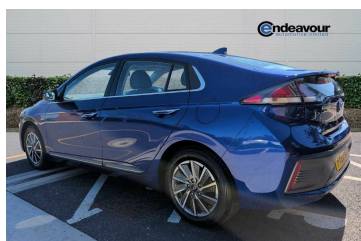

2020(20) Hyundai IONIQ Electric SUV E (136ps) Premium 39kWh

£8,995

Overview

Mileage	Fuel Type	Engine Size	Bodystyle	Transmission	Exterior Colour
40,358 miles	Electric	N/A	Hatchback	Automatic	Blue
Previous Owners	Registration				
N/A	FY20VDA				