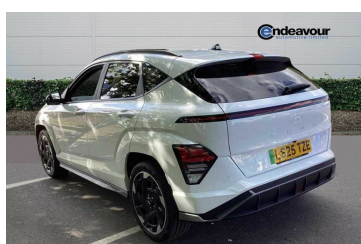

2025(25) Hyundai KONA E (218ps) N Line S

£26,500 was ~~£38,000~~

Overview

Mileage	Fuel Type	Engine Size	Bodystyle	Transmission	Exterior Colour
10,500 miles	Electric	N/A	Hatchback	Automatic	White
Previous Owners	Registration				
N/A	LS25TZE				