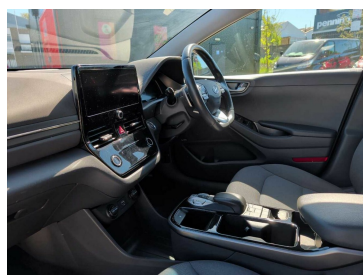

### Overview

Mileage	Fuel Type	Engine Size	Bodystyle	Transmission	Exterior Colour
40,358 miles	Electric	N/A	Hatchback	Automatic	Blue
Previous Owners	Registration				
N/A	FY20VDA				