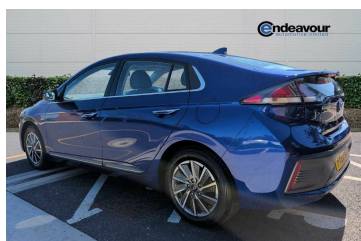

# 2020(20) Hyundai IONIQ Electric SUV E (136ps) Premium 39kWh

### Overview

Mileage	Fuel Type	Engine Size	Bodystyle	Transmission	Exterior Colour
40,358 miles	Electric	N/A	Hatchback	Automatic	Blue
Previous Owners	Registration				
N/A	FY20VDA				